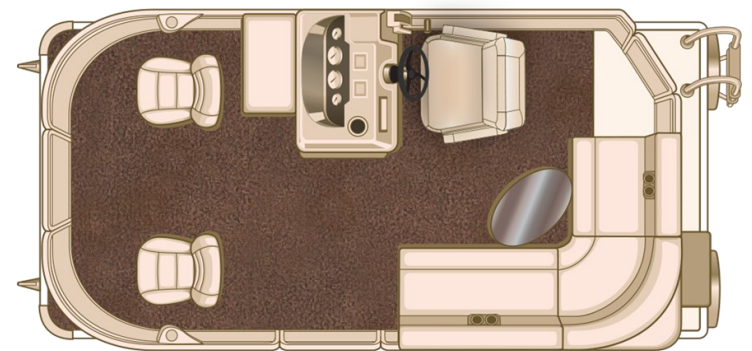

BlueLake@BlueLakeIndiana.com
 (260) 693-2265

Pontoon Boat Rentals

Two Sylvan Mirage 818 Pontoon Boats
 For Rent at Blue Lake Campground

Sylvan Mirage 818 Cruise Pontoon Boat

Sylvan Mirage 818 Fish Pontoon Boat

2 Options Available: The cruise model features additional seating and room for the whole group while the fish model features a fishing station where you can fish like a pro with 2 bass seats with cup holders, and a livewell.

- Stereo with MP3 Port
- Table with cup holders
- Rear Entry Boarding Ladder--easy to get in & out of the water!
- Full Size 8ft Bimini Canopy Top
- Full Vinyl Flooring
- In-dash depth gauge

| Trip Length | Monday-Thursday | Friday-Sunday & Holidays |
|--------------------|------------------------|-------------------------------------|
| 2 hours | \$75 | \$95 |
| 4 hours | \$125 | \$150 |
| 8 hours | \$200 | \$225 |
| 12 hours | \$275 | \$325 |