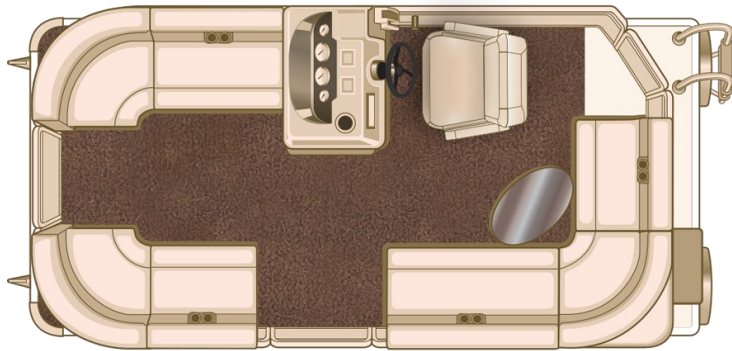

BlueLake@BlueLakeIndiana.com
 (260) 693-2265

Pontoon Boat Rentals

Two Sylvan Mirage 818 Pontoon Boats
 For Rent at Blue Lake Campground

Sylvan Mirage 818 Cruise Pontoon Boat

Sylvan Mirage 818 Fish Pontoon Boat

2 Options Available: The cruise model features additional seating and room for the whole group while the fish model features a fishing station where you can fish like a pro with 2 bass seats with cup holders, and a livewell.

- Stereo with MP3 Port
- Table with cup holders
- Rear Entry Boarding Ladder--easy to get in & out of the water!
- Full Size 8ft Bimini Canopy Top
- Full Vinyl Flooring
- In-dash depth gauge

| Trip Length | Monday-Thursday | Friday-Sunday & Holidays |
|--------------------|------------------------|-------------------------------------|
| 2 hours | \$75 | \$95 |
| 4 hours | \$125 | \$150 |
| 8 hours | \$200 | \$225 |
| 12 hours | \$275 | \$325 |